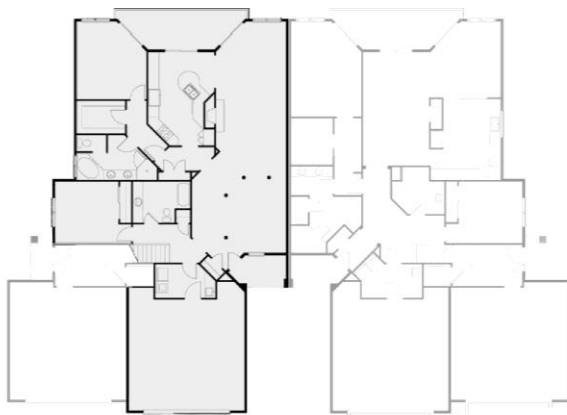

Fairway Homes
Unit 351

Upper Level

Unit 351
Main Level

Unit 351
Basement

351 Monroe Drive – 2br/main level

Price \$519,900

TRADITIONAL Unit

Custom cabinetry by BROOKHAVEN (www.wood-mode.com)