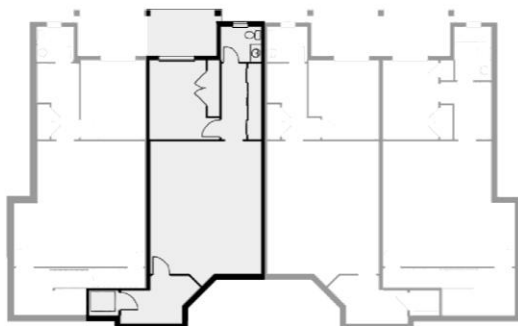

Fairway Homes
Unit 355

Unit 355
Upper Level

Unit 355
Main Level

Unit 355
Basement

355 Monroe Drive – 3br/upper level

Price \$649,900

DELUXE Unit - upgrade

Custom cabinetry by BROOKHAVEN